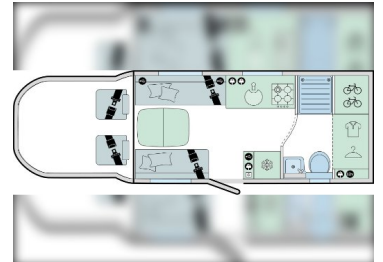

2022 Bailey Adamo 69-4

£68,999

Engine: Diesel
Gearbox: Automatic
Mileage: 0
Length: 6987mm
Width: 2315mm
Unladen Weight: 3090kg
Laden Weight: 3500kg

Cotswold Edge Leisure Vehicles Ltd

Evesham Road (A46)
Beckford
Nr Tewkesbury
Gloucestershire, GL20 7AS

The Bailey Adamo is the perfect companion to every adventure. Smart design meets seamless practicality across three endlessly flexible layouts, each with exterior garage storage, for whatever you want to throw life's way. Ford Transit 2.0 litre 160bhp engine with an automatic gearbox. Fully adjustable upholstered driver and passenger Captain seats with twin upholstered armrests and integrated headrests. Easy to operate electric-powered three-position drop-down bed.