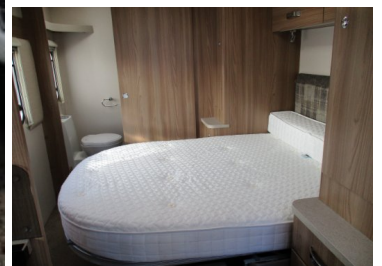

2016 Swift Classic Doublette

£18,999

Length: 7470mm
Width: 2240mm
Internal Length: 5840mm
Unladen Weight: 1244kg
Laden Weight: 1400kg

Cotswold Edge Leisure Vehicles Ltd

Evesham Road (A46)
 Beckford
 Nr Tewkesbury
 Gloucestershire, GL20 7AS

14" ALLOYS	CASSETTE TOILET
ISLAND BED	SHOWER
WARDROBE	REAR WASHROOM
HAND BASIN	SUNBLIND
3-BURNER HOB	DRAINER
FRIDGE	GRILL
MICROWAVE	SIDE KITCHEN
3-WAY FRIDGE	FRIDGE FREEZER
CD PLAYER	RADIO
STEREO	TV DIRECTIONAL AERIAL

Pleased to offer this modern luxury caravan with Fixed Island Bed and generous Bathroom Area. In exceptional used condition