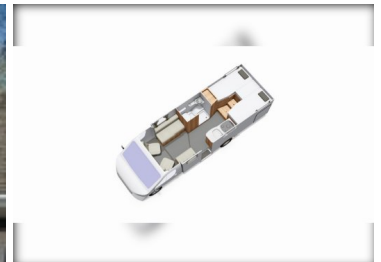

2022 Eddis Autoquest Magnum GT 194

£58,799

Engine: 2.2
Gearbox: 6-Speed
Mileage: 0
Length: 7338mm
Width: 2200mm
Laden Weight: 3500kg

Cotswold Edge Leisure Vehicles Ltd
 Evesham Road (A46)
 Beckford
 Nr Tewkesbury
 Gloucestershire, GL20 7AS

Features included as standard: Magnum Silver Sides Spare wheel and tyre Cab Air Con Wired Reversing Camera Cruise Control Alarm system Driver And Passenger Airbag Heated Seats Skyview Cab Sunroof And Blind Bike Rack Bluetooth & USB / ipod Connectivity Alloy Wheels On The Road Including 12 Months Tax Cab Blinds Awning New Teleco Teleplus X2/39U Directional Aerial Microwave Oven Omnivent Extractor Fan Midi Heki Skylight Gas And Electric Hob Winter Pack Solar Panel Flyscreen to Habitation Door With Magnetic Door Retainer External 230V 3 Pin Socket External Cold Shower Point External BBQ Point USB Points Upgraded Magnum GT Upholstery Exclusive Magnum GT Graphics Leisure battery GRP under skin to motorhome floor providing a water resistant barrier New 4.3 kW Underfloor Space Whale heating Gas and Electric 100L fresh water tank with manual water fill system Waste water tank 70 litre High capacity 8 L Whale water heater LED interior spotlights with concea...