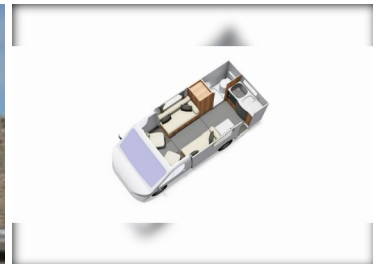

2022 Eddis Autoquest Magnum GT 115

£54,399

**Engine:** 2.2  
**Gearbox:** 6-Speed  
**Mileage:** 0  
**Length:** 5700mm  
**Width:** 2200mm  
**Laden Weight:** 3500kg

**Cotswold Edge Leisure Vehicles Ltd**  
Evesham Road (A46)  
Beckford  
Nr Tewkesbury  
Gloucestershire, GL20 7AS

Features included as standard: Magnum Silver Sides Spare wheel and tyre Cab Air Con Wired Reversing Camera Cruise Control Alarm system Driver And Passenger Airbag Heated Seats Skyview Cab Sunroof And Blind Bike Rack Bluetooth & USB / ipod Connectivity Alloy Wheels On The Road Including 12 Months Tax Cab Blinds Awning New Teleco Teleplus X2/39U Directional Aerial Microwave Oven Omnivent Extractor Fan Midi Heki Skylight Gas And Electric Hob Winter Pack Solar Panel Flyscreen to Habitation Door With Magnetic Door Retainer External 230V 3 Pin Socket External Cold Shower Point External BBQ Point USB Points Upgraded Magnum GT Upholstery Exclusive Magnum GT Graphics Leisure battery GRP under skin to motorhome floor providing a water resistant barrier New 4.3 kW Underfloor Space Whale heating Gas and Electric 100L fresh water tank with manual water fill system Waste water tank 70 litre High capacity 8 L Whale water heater LED interior spotlights with concea...