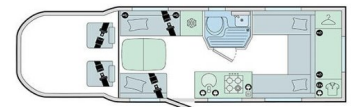

2022 Bailey Adamo 75-4DL

£65,199

Engine: Diesel
Gearbox: Automatic
Capacity: 2000cc
Mileage: 0
BHP: 160bhp
Length: 7485mm
Unladen Weight: 3160kg
Laden Weight: 3500kg

Cotswold Edge Leisure Vehicles Ltd
 Evesham Road (A46)
 Beckford
 Nr Tewkesbury
 Gloucestershire, GL20 7AS

CASSETTE TOILET
 HAND BASIN
 SHOWER
 4-BURNER HOB
 FRIDGE FREEZER
 KITCHEN
 SIDE KITCHEN
 OVEN
 POWER STEERING
 FRONT ARMREST
 HEIGHT ADJUSTABLE DRIVERS SEAT

The Bailey Adamo is the perfect companion to every adventure. Smart design meets seamless practicality across three endlessly flexible layouts, each with exterior garage storage, for whatever you want to throw life's way. Ford Transit 2.0 litre 160bhp engine with an automatic gearbox. Fully adjustable upholstered driver and passenger Captain seats with twin upholstered armrests and integrated headrests. Easy to operate electric-powered three-position drop-down bed.